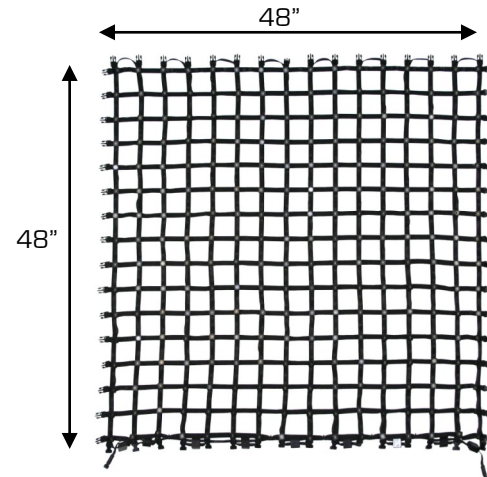

## Part Numbers

## Mechanical Specifications

<b>Pixel Pitch:</b>	75mm
<b>Section Resolution:</b>	16x16 256pixels per Enigma net 75
<b>Brightness:</b>	800cd/m2
<b>Viewing Angel:</b>	120° Vertical 120° Horizontal
<b>Transparency:</b>	65%
<b>Connection:</b>	4 & 2 pin Push and release connection

Fixture	Packaged for Shipping
Size: 48" x 48" x 5/8"	Size: 20" x 12" x 4"
Weight: 5.28lb	Weight: 6.2