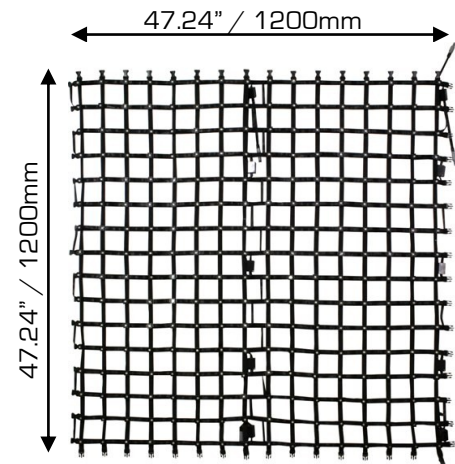

Part Numbers

Fixture

EN-75 Enigma Net 75 24V

Mechanical Specifications

Pixel Pitch:	75mm
Section Resolution:	16x16 256 pixels per Enigma net 75
Brightness:	800cd/m2
Viewing Angel:	120° Vertical 120° Horizontal
Transparency:	65%
Connection:	4 & 2 pin Push and release connection

Fixture	Packaged for Shipping
Size: 47.24" x 47.24" x .78"	Size: 20" x 12" x 4"
Weight: 5.28lb	Weight: 6.2

LED Specifications

LED Quantity:	256
LED Type:	Samsung SMD tri color
LED Lifetime:	60 to 100 thousand hours estimated
Power input:	Switchable 110V or 220V
Power Consumption:	95Watts 1.67 Amps

Screen Parameters

Net Resolution:	16x16 256pixels per Enigma net 75
Display Colors:	36 bit colors
Brightness Control:	Control 0% to 100% brightness via software
Systems Operating Platform:	Windows Vista, Windows XP and Windows 2000