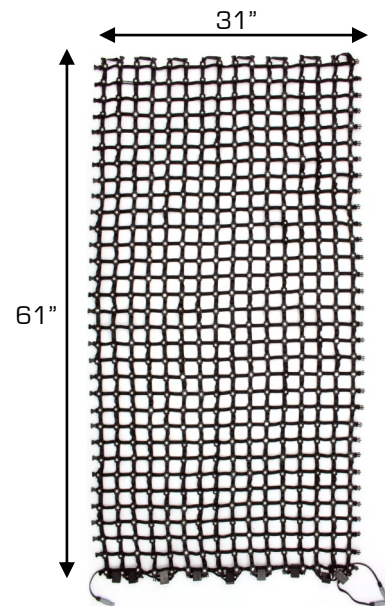

Part Numbers

Fixture

8050-Enigma Net 50

Mechanical Specifications

Pixel Pitch:	50mm
Section Resolution:	16x32 512pixels per Enigma net 50
Brightness:	1800cd/m2
Viewing Angel:	120° Vertical 120° Horizontal
Transparency:	49%
Connection:	4 & 2 pin Push and release connection

Fixture	Packaged for Shipping
Size: 31" x 61" x 5/8"	Size: 20" x 12" x 4"
Weight: 7.4lb	Weight: 8.6

LED Specifications

LED Quantity:	512
LED Type:	Samsung SMD tri color
LED Lifetime:	60 to 100 thousand hours
Power input:	Switchable 110V or 220V
Power Consumption:	190Watts 3.34 Amps

Screen Parameters

Net Resolution:	16x32 512pixels per Enigma net 50
Display Colors:	36 bit colors
Brightness Control:	Control 0% to 100% brightness via software
Systems Operating Platform:	Windows Vista, Windows XP and Windows 2000